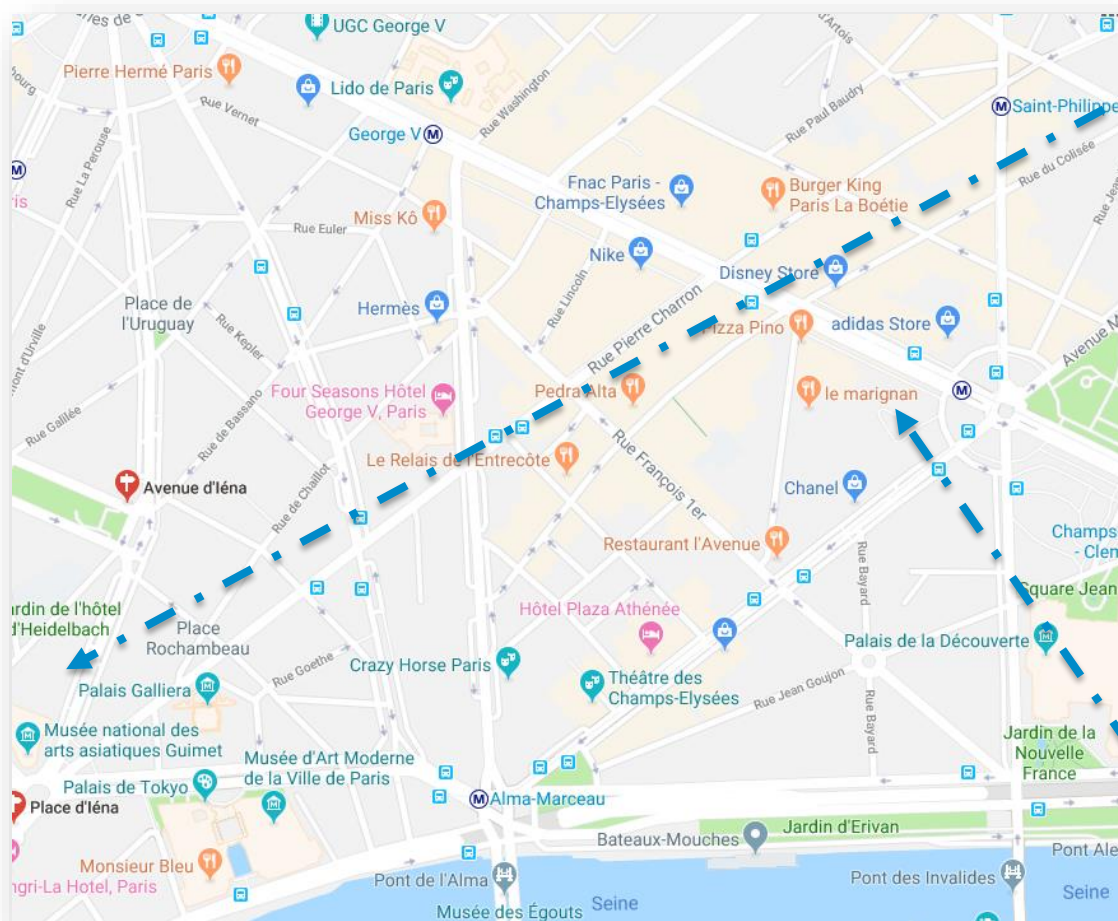

IR Cocktail party - Thursday 13th December

NETWORKING STARTING 7:00pm

Ahead of our IR Summit, please join us at our **networking cocktail party** at the exclusive **Travellers Club**, in the historic Hôtel particulier of La Païva.

Date: 13th December

Time: 7.00pm to 11:00pm

Venue: 25 avenue des Champs-Élysées, Paris 8ème

*The Travellers Club, 25 avenue des Champs-Élysées, 75008 Paris
Metro : Franklin D. Roosevelt (Line 1)*

Please reply by 5th December to confirm your attendance: irsummit@keplercheuvreux.com

VENUE

IR Summit venue

Salons de l'Hôtel des Arts et Métiers

9 bis Avenue d'Iéna, 75016 Paris - France

Access

- Boissière (line 6) - 5 mins walk
- Iéna (line 9) - 1 min walk

From Gare du Nord (Eurostar & Thalys)